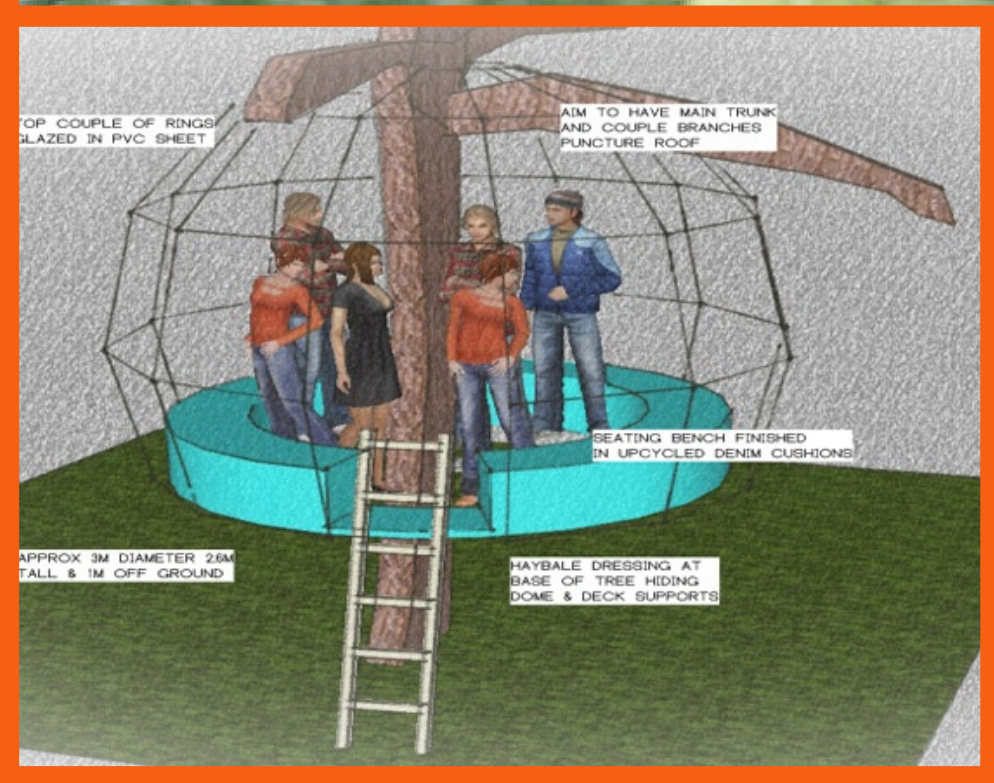

- EXTERIOR FLOWER BED REMODELLING
- RAISED BED CONSTRUCTION
- DINING TABLE REFURBISHMENT

CHARLOTTE STREET BAR

- BESPOKE ERGONOMIC BANQUETTE SEATING
- BAR BACK CONSTRUCTION
- COPPER CLAD SINK UNITS

'WINTERHOUSE' - FESTIVE DESTINATION VENUE

- PUBLIC 'HERO' BAR DESIGN & BUILD
- BACK OF HOUSE CONSTRUCTION
- TENDER PACK AND TECHNICAL DESIGN

'BEAUTIFUL ALLOTMENT' POPUP EVENT

- GEODESIC DOME TREEHOUSE VIEWING PLATFORM
- RAMS AND STRUCTURAL DESIGN APPROVAL
- VIP 'DAY-BEDS' DESIGN & BUILD